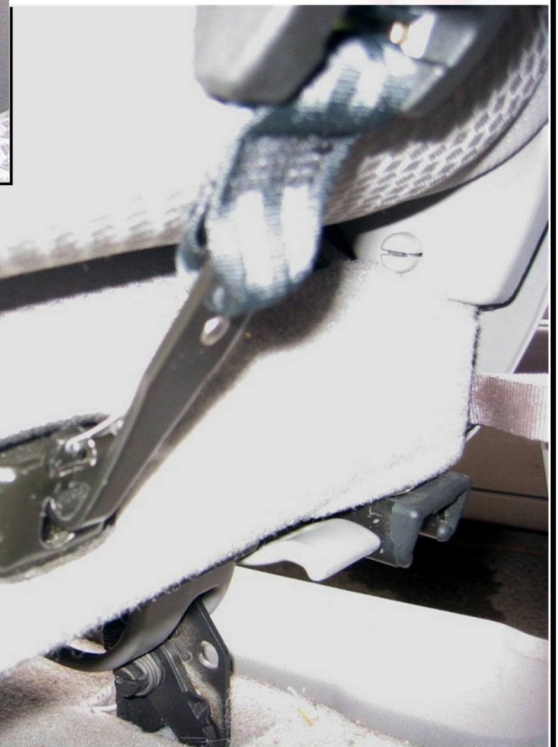

**Pontiac Montana, MY2005  
and  
Pontiac Montana SV6,  
MY2005**

**Twin to Chevrolet Venture,  
MY2005 and  
Many captains seats with a  
TA on the seat bottom  
Page 1 of 1**

**Must fold seat forward to  
attach TA**

**Above:** With the seatback in the upright position the tether cannot be attached to the TA.

**Left:** When the seatback is folded forward the tether can be attached to the TA.

**Right:** After the tether is attached to the TA the seat can be returned to the upright position and the car seat can be installed.