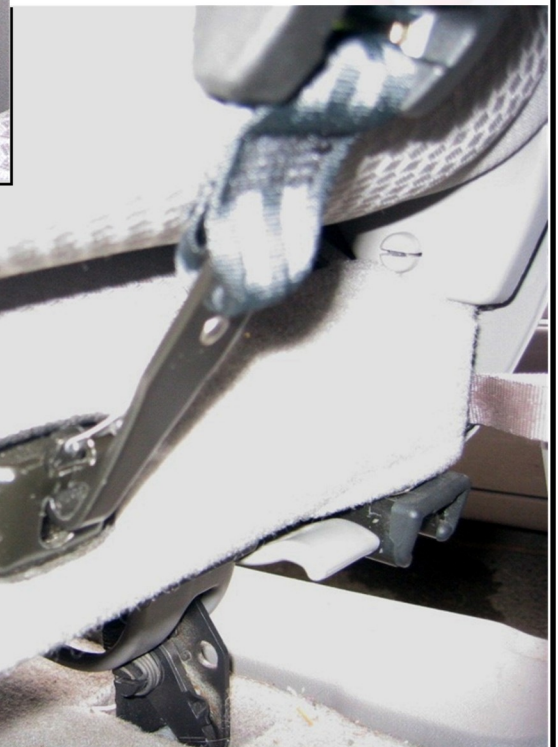

Pontiac Montana, MY2005
Twin to Chevrolet Venture,
MY2005 and
Many captains seats with a
TA on the seat bottom
Page 1 of 1

Must fold seat forward to
attach TA

Above: With the seatback in the upright position the tether cannot be attached to the TA.

Left: When the seatback is folded forward the tether can be attached to the TA.

Right: After the tether is attached to the TA the seat can be returned to the upright position and the car seat can be installed.