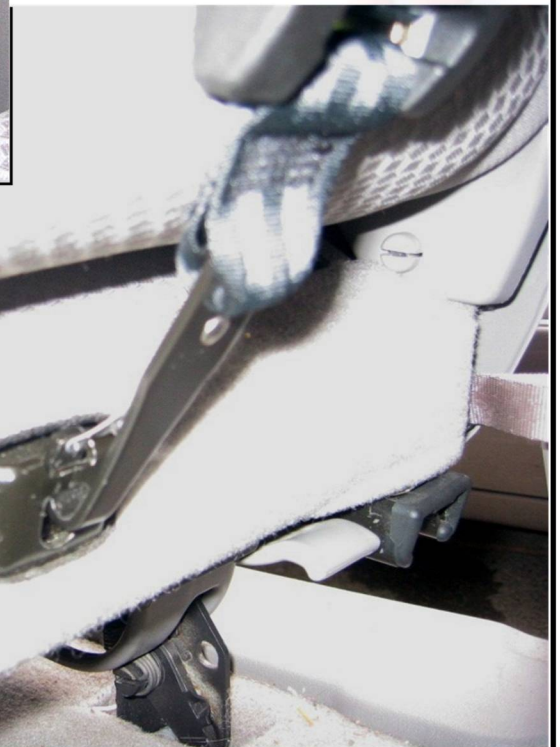

**Chevrolet Venture, MY2005  
Twin to Pontiac Montana,  
MY2005 and Pontiac  
Montana SV6, MY2005  
Also applicable to many  
captains seats with a TA on  
the seat bottom  
Page 1 of 1**

**Must fold seat forward to  
attach TA**

Note: Pontiac Montana, MY2005 is shown  
but Chevrolet Venture is very similar.

**Above:** With the seatback in the upright position the tether cannot be attached to the TA.

**Left:** When the seatback is folded forward the tether can be attached to the TA.

**Right:** After the tether is attached to the TA the seat can be returned to the upright position and the car seat can be installed.